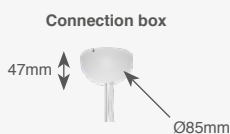

Globe 500 Textured

Technical Datasheet

General	
Mounting	Suspended
Material	Aluminium
Lightsources	E27 or (3x) Titan
Dimmable	Titan: yes E27: lightsources dependent
Cooling	Passive
Energy Class	A++
Photobiol. Safety	RG1
Class	class I

IP20

960°C

Features:

Available with 1x E27 socket or 3 Titan LEDs. Titan LEDs come with a diffuser glass for more visual comfort. Suspension set 2000mm included (4000mm optional). Aluminium die-casted, compact design. High quality components. Various colors available.

Available colors - 000.0000.00.000.XX
Other RAL colors on request

Globe 500 interior with Titan:

Suspension sets

Suspension set 2000mm (INCLUDED):

Suspension set 4000mm (OPTIONAL):

Ceiling box comes in the same color as the luminaire housing
Single suspension wire + textile power cable
• Luminaire color white: white cable
• Luminaire color grey: grey cable
• All other luminaire colors: black cable
Strain relief integrated

White 4000mm - 3x0.75mm ²	102.13.01-4
White 4000mm - 5x0.75mm ²	102.15.01-4
Black 4000mm - 3x0.75mm ²	102.13.03-4
Black 4000mm - 5x0.75mm ²	102.15.03-4
Grey 4000mm - 3x0.75mm ²	102.13.18-4
Grey 4000mm - 5x0.75mm ²	102.15.18-4