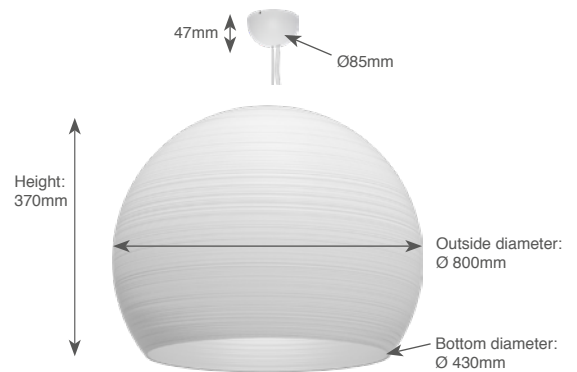

Globe 500 Textured

Technical Datasheet

General	
Mounting	Suspended
Material	Aluminium
Lightsources	E27 or (3x) Titan
Dimmable	Titan: yes E27: lightsources dependent
Cooling	Passive
Energy Class	A++
Photobiol. Safety	RG1
Class	class I

IP20

960°C

Features:

Available with 1x E27 socket or 3 Titan LEDs. Titan LEDs come with a diffuser glass for more visual comfort. Suspension set 2000mm included (4000mm optional). Aluminium die-casted, compact design. High quality components. Various colors available.