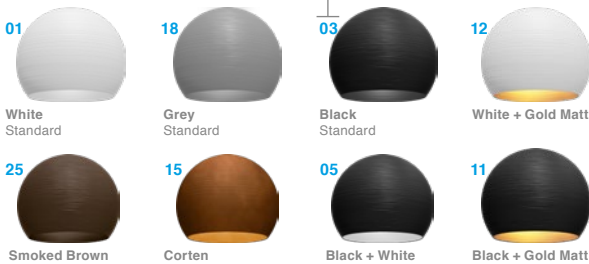

Globe 500 Textured

Technical Datasheet

General	
Mounting	Suspended
Material	Aluminium
Lightsources	E27 or (3x) Titan
Dimmable	Titan: yes E27: lightsources dependent
Cooling	Passive
Energy Class	A++
Photobiol. Safety	RG1
Class	class I

IP20

960°C

Features:

Available with 1x E27 socket or 3 Titan LEDs. Titan LEDs come with a diffuser glass for more visual comfort. Suspension set 2000mm included (4000mm optional). Aluminium die-casted, compact design. High quality components. Various colors available.

Available colors - 000.0000.00.000.XX
Other RAL colors on request

Globe 500 interior with Titan:

Suspension sets

Suspension set 2000mm (INCLUDED):

Suspension set 4000mm (OPTIONAL):

Ceiling box comes in the same color as the luminaire housing
Single suspension wire + textile power cable
• Luminaire color white: white cable
• Luminaire color grey: grey cable
• All other luminaire colors: black cable
Strain relief integrated